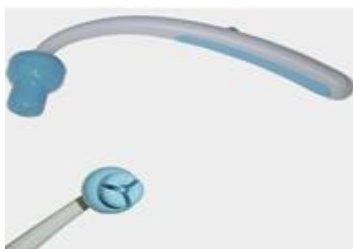

The Bottom Buddy

This wiper has a soft, flexible head to grip tissue or pre moistened wipe securely. After use, the wipe can be released with the push of a button on the handle.

Available from: Complete Care Shop   Product Code: CCS1011

Tel: 0330 053 5930

Website: <https://www.bbuk.org.uk/online-shop/>