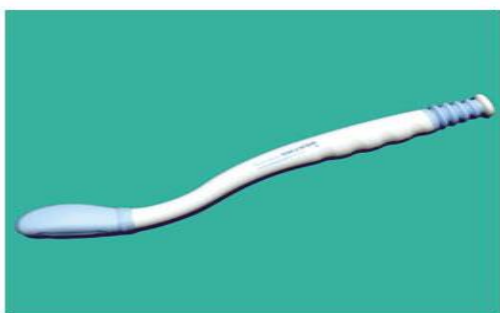

Buckingham Easy Wipe

The Buckingham Easywipe feature allows for easy grip of the toilet tissue and then a clean release after use. This removes the need to touch the paper after use

Available from: Complete Care Shop   Product Code: CCS1009

Tel: 0330 053 5930

Website: <https://www.bbuk.org.uk/online-shop/>